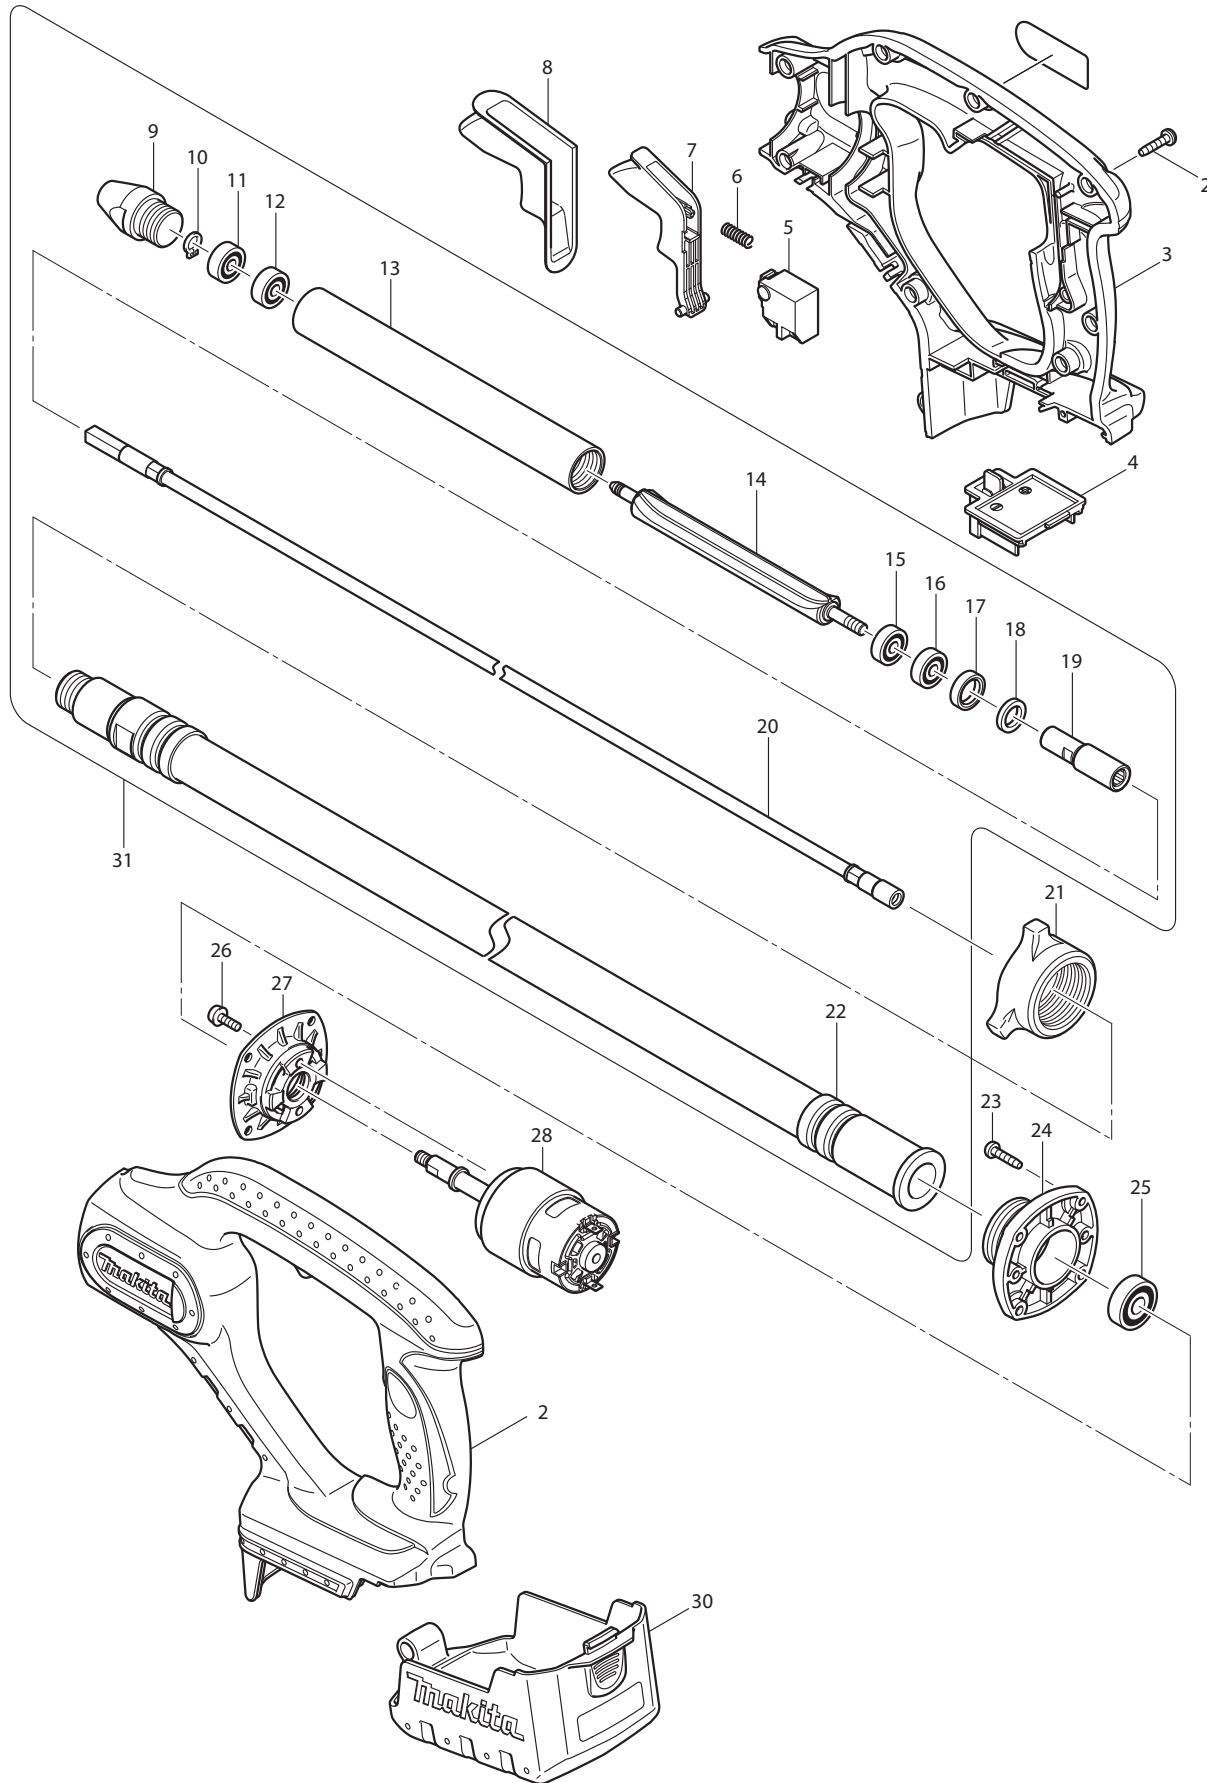

09 - 2011
BVR450 / BVR450Z / BVR450F
18V CONCRETE VIBRATOR (4.0FT)

Item No	Type	Ref	Ref Part No	Description	Qty	Unit
2			266045-0	TAPPING SCREW 4X20	9	PC.
		INC.	810201-0	CAUTION LABEL	1	PC.
5			650580-2	SWITCH SGE120C-4	1	PC.
6			231298-0	COMPRESSION SPRING 6	1	PC.
7			419511-8	SWITCH LEVER	1	PC.
8			421961-5	WATERPROOF COVER	1	PC.
9			322935-8	CAP	1	PC.
10			961002-0	RETAINING RING S-6	1	PC.
11			210018-5	BALL BEARING 626	1	PC.
12			210018-5	BALL BEARING 626	1	PC.
13			331503-6	PIPE 25	1	PC.
14			322934-0	UNBALANCER	1	PC.
15			211016-2	BALL BEARING 626LLB	1	PC.
16			211016-2	BALL BEARING 626LLB	1	PC.
17			421578-4	RUBBER RING	1	PC.
18			443101-5	FELT RING	1	PC.
	2		326203-1	* JOINT	1	PC.
	2		163534-5	* FLEXIBLE WIRE	1	PC.
21			416244-6	NUT 36	1	PC.
	2		163537-9	* FLEXIBLE HOSE	1	PC.
23			266045-0	TAPPING SCREW 4X20	4	PC.
24			316893-8	BEARING BOX	1	PC.
	2		211056-0	BALL BEARING 629LLB	1	PC.
26			911118-1	PAN HEAD SCREW M4X12	2	PC.
27			318038-4	SUPPORTER	1	PC.
28			629836-4	DC MOTOR	1	PC.
30			154948-9	COVER COMPLETE	1	PC.
31	1		192954-6	* FLEXIBLE ASS'Y	1	PC.
		INC.		* Item No. 9-20,22		
	2		126206-3	* FLEXIBLE ASS'Y	1	PC.
		INC.		* Item No. 9-20,22		
ACCESSORIES			- See Catalogue or visit www.makita.ca for more accessories -			
	2		DC18RC	CHARGER DC18RC	1	PC.
A02			194205-3	18V LI-ION BATTERY BL1830	1	PC.
		INC.	417383-5	LATCH	2	PC.
	2		141481-0	PLASTIC CARRYING CASE (F/Battery, Charger)	1	PC.
		INC.	417383-5	LATCH	2	PC.
A04			450128-8	BATTERY COVER	1	PC.

SERVICE CHANGES

1. Changes on Flexible hose, wire, joint

Item No.	Description	Type 1	Type 2	
22	Flexible hose	163419-5	163537-9	(TI# 94292)
20	Flexible wire	163420-0	163534-5	(TI# 94292)
19	Joint	322969-1	326203-1	(TI# 94292)
Above parts are completely interchangeable as a set.				
31	Flexible Hose Assy	192954-6	126206-3	(TI# Y06773)